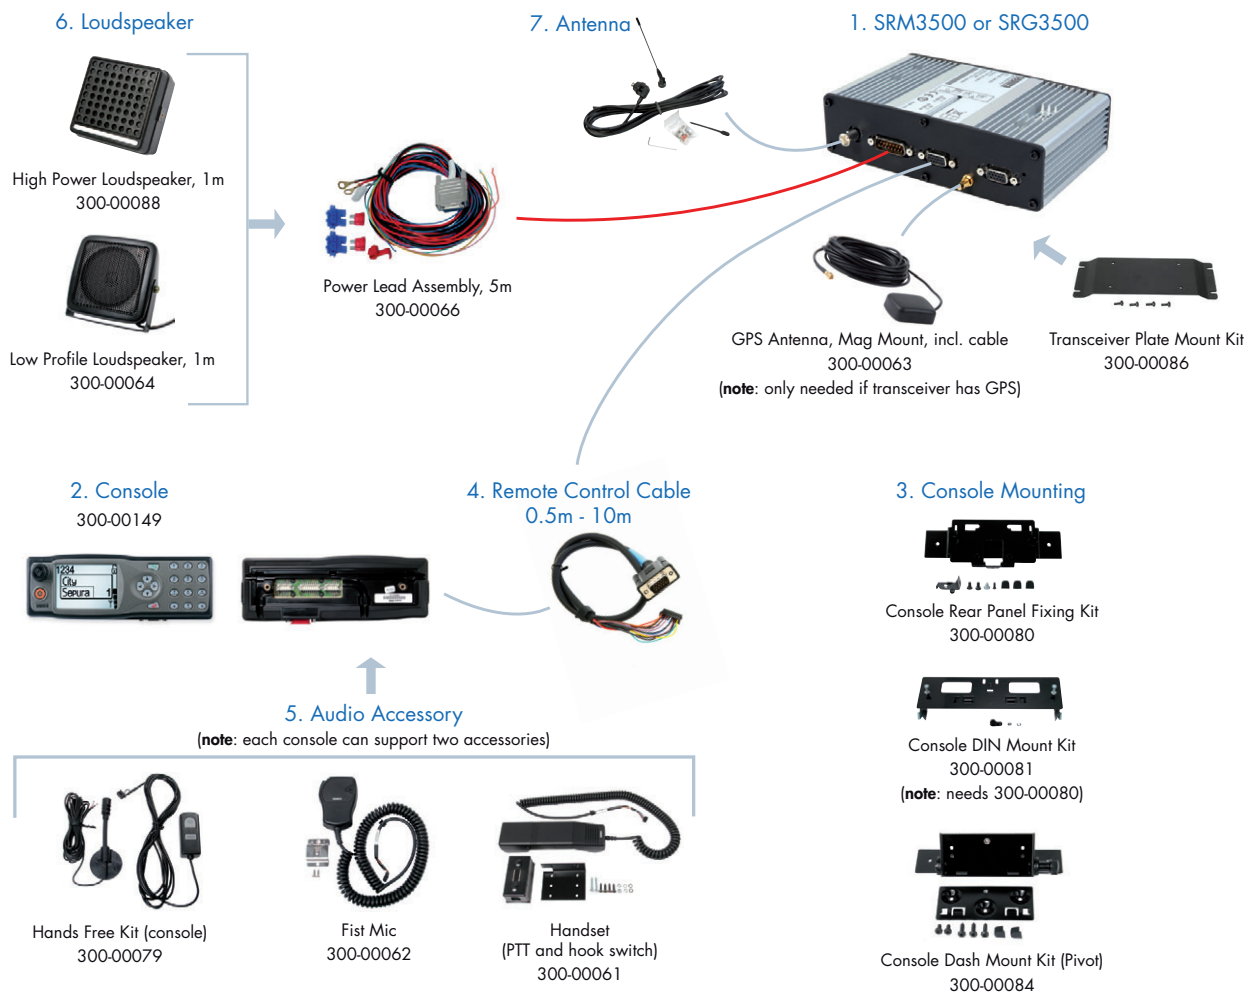

## Vehicle Installation Ordering Guide

The diagram below shows a typical Vehicle Installation, for a full list of accessories please refer to your Sepura sales contact

### Supporting documentation

SRM2000 Installation Guide, SB-M-06-3033 Mobile and Gateway Product list update, SB-P-06-4035 SRM3500 Mobile Radio Transceiver, SB-P-05-4034 SRG3500 TETRA Gateway, SB-P-05-4032 Mobile & Gateway Accessories

#### Transceiver includes:

Mounting Plate (300-00086)

Power Cable (300-00066)

**Note:** can be ordered with a console (300-00149)

### 4. Remote Control Cable

Remote Control Cable 0.5m 300-00067

Remote Control Cable 2m 300-00068

Remote Control Cable 5m 300-00069

Remote Control Cable 10m 300-00070